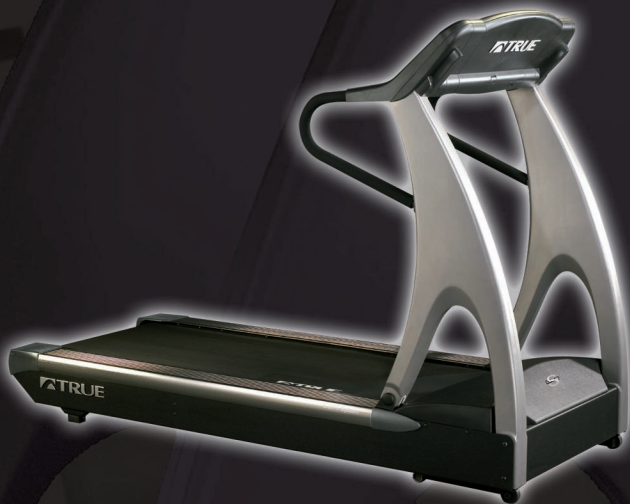

**Designed for moderate to heavy use, this advanced treadmill offers a warranty unmatched in the industry**

True machines help your users meet their goals. By redefining industry standards, the Z8 Series offers a state-of-the-art treadmill designed to withstand the rigors of a full-commercial facility. With the Z8's large, powerful motor, superior belt and deck and the True Continuous Lubrication System, the Z8 Series delivers years of maintenance-free operation along with one of the best warranties in the industry.

**Smooth and powerful drive system**

The Z8 Treadmill features the industry's first 6 hp DC brushless servo motor/controller that provides **unprecedented power and start-up torque.** And each Z8's flywheel is custom-balanced to match its specific motor to reduce vibration and wear, so that you **get years of smooth performance.**